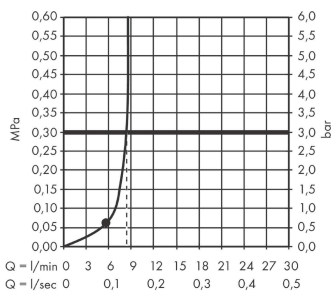

Vernis Shape

Overhead shower 230 1jet EcoSmart

Surfaces: **Matt Black** Article Number: **26283670**

Description

product features

- shower head size: 230 x 170 mm
- spray type: Rain
- ball-joint: overhead shower angle adjustable
- material spray disc: plastic
- maximum flow rate at 3 bar: 8,7 l/min
- minimum flow pressure: 1 bar
- overhead shower removable for cleaning
- installation: ceiling or wall
- connection thread G ½
- connection dimension: DN15

Technology

Product image

Scale drawing

Flowchart

The consumption was measured in combination with the appropriate fittings (thermostat/mixer/in-wall valve) to reflect actual application in practice.