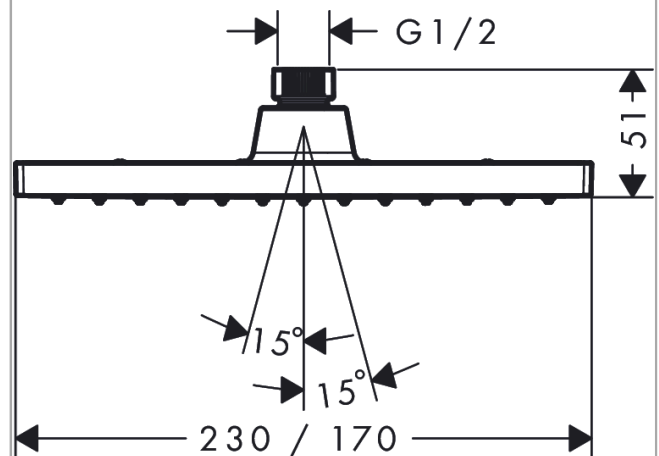

Vernis Shape

Overhead shower 230 1jet EcoSmart

Surfaces: **Matt Black** Article Number: **26283670**

Description

product features

- shower head size: 230 x 170 mm
- spray type: Rain
- ball-joint: overhead shower angle adjustable
- material spray disc: plastic
- maximum flow rate at 3 bar: 8,7 l/min
- minimum flow pressure: 1 bar
- overhead shower removable for cleaning
- installation: ceiling or wall
- connection thread G ½
- connection dimension: DN15

Technology

Product image

Scale drawing

Flowchart

The consumption was measured in combination with the appropriate fittings (thermostat/mixer/in-wall valve) to reflect actual application in practice.